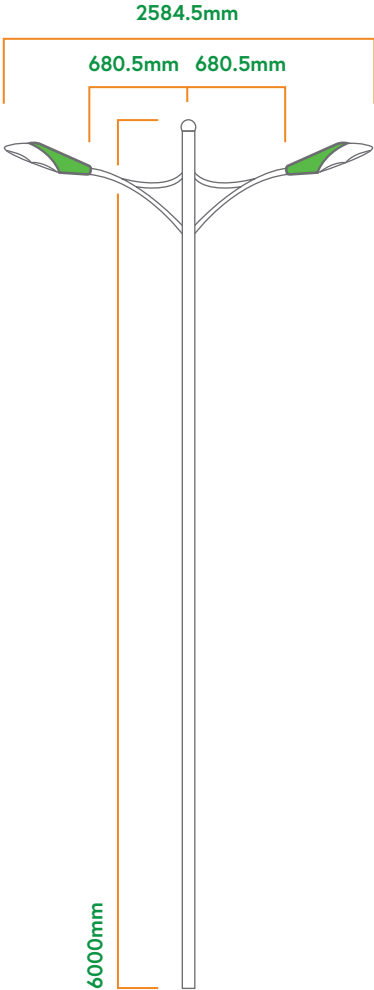

Type of Pole	Over Length	Height	Total
1. Fiberstar 7m	400mm	1400mm	7000mm
2. Fiberstar 7m	400mm	1700mm	9000mm
3. Mora 7m	-	-	7000mm
4. Mora 9m	-	-	9000mm
5. First Media 7m	600mm	1400mm	7000mm
6. First Media 9m	600mm	1400mm	9000mm

Electrical Utility Pole

Tripple Segment Pole

Low Voltage Utility Pole 1		9/100	9/200	9/350	11/100	11/200	11/350
A	Diameter	139,8mm	190,7mm	216,3mm	139,8mm	190,7mm	267,4mm
	Pipe Thickness	6,0mm	6,0mm	7,0mm	6,0mm	6,0mm	6,0mm
	Length	5M	5M	5M	6M	6M	5M
B	Diameter	114,3mm	139,8mm	190,7mm	114,3mm	165,2mm	216,3mm
	Pipe Thickness	3,6mm	5,0mm	5,0mm	5,6mm	4,5mm	4,5mm
	Length	2M	2M	2M	2,5M	2,5M	2,5M
C	Diameter	89,1mm	114,3mm	165,2mm	89,1mm	114,3mm	165,2mm
	Pipe Thickness	3,2mm	4,5mm	4,5mm	4,0mm	4,5mm	4,5mm
	Length	2M	2M	2M	2,5M	2,5M	2,5M
	Pipe Deflection	180mm	131mm	123mm	304mm	233mm	151mm
	Weight	152Kg	233Kg	304Kg	201Kg	270Kg	379Kg

Medium Voltage Utility Pole 2 12/200

A	Diameter	216,3mm
	Pipe Thickness	6,0mm
	Length	6M
B	Diameter	190,7mm
	Pipe Thickness	5,0mm
	Length	4M
C	Diameter	139,8mm
	Pipe Thickness	4,0mm
	Length	2M
	Pipe Deflection	202mm
	Weight	342Kg

Light Pole

Single Arm Light Pole

Single Arm Type - 7

Single Arm Type - 8

Single Arm Type - 9

Double Arm Light Pole

Double Arm Type - 4

Double Arm Type - 5