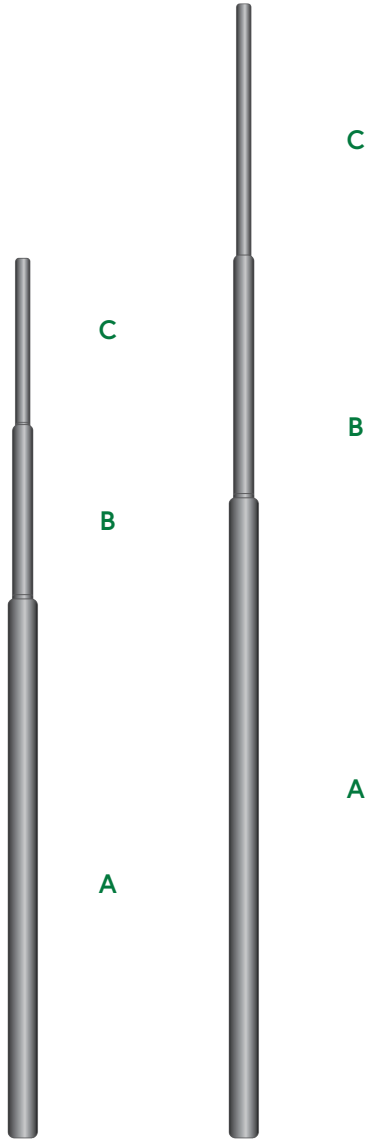

Type of Pole	Over Length	Height	Total
1. Fiberstar 7m	400mm	1400mm	7000mm
2. Fiberstar 7m	400mm	1700mm	9000mm
3. Mora 7m	-	-	7000mm
4. Mora 9m	-	-	9000mm
5. First Media 7m	600mm	1400mm	7000mm
6. First Media 9m	600mm	1400mm	9000mm

Tripple Segment Utility Pole

Type of Pole	Diameter			Thickness		
	Top (OD1)	Center (OD2)	Bottom (OD3)	Top (OD1)	Center (OD2)	Bottom (OD3)
1. Telkom 7m	76mm	114,3mm	139,8mm	2,9mm	2,9mm	3,6mm
2. Telkom 9m	76mm	114,3mm	139,8mm	4,5mm	4,5mm	4,7mm
3. MNC Distribusi 7m	88,9mm	114,3mm	139,8mm	2,3mm	2,9mm	3,6mm
4. MNC Distribusi 9m	88,9mm	114,3mm	139,8mm	2,3mm	2,9mm	3,6mm
5. MNC Feeder 7m	88,9mm	114,3mm	139,8mm	2,3mm	2,9mm	3,6mm
6. MNC Feeder 9m	88,9mm	114,3mm	139,8mm	4,5mm	4,5mm	4,7mm
7. Non Telkom Grade A+	76mm	114,3mm	139,8mm	2,5mm	2,5mm	3,6mm
8. Non Telkom Grade A	76mm	114,3mm	139,8mm	2,5mm	2,5mm	2,9mm
9. Non Telkom Grade B	76mm	114,3mm	139,8mm	2,5mm	2,5mm	2,5mm
10. Non Telkom 9m	76mm	114,3mm	139,8mm	2,9mm	2,9mm	3,6mm
11. MQM 7m	76mm	88,9mm	114,3mm	2,9mm	2,9mm	2,9mm
12. MQM 9m	76mm	88,9mm	114,3mm	4,5mm	4,5mm	4,7mm

Electrical Utility Pole

Tripple Segment Pole

Low Voltage Utility Pole 1		9/100	9/200	9/350	11/100	11/200	11/350
A	Diameter	139,8mm	190,7mm	216,3mm	139,8mm	190,7mm	267,4mm
	Pipe Thickness	6,0mm	6,0mm	7,0mm	6,0mm	6,0mm	6,0mm
	Length	5M	5M	5M	6M	6M	5M
B	Diameter	114,3mm	139,8mm	190,7mm	114,3mm	165,2mm	216,3mm
	Pipe Thickness	3,6mm	5,0mm	5,0mm	5,6mm	4,5mm	4,5mm
	Length	2M	2M	2M	2,5M	2,5M	2,5M
C	Diameter	89,1mm	114,3mm	165,2mm	89,1mm	114,3mm	165,2mm
	Pipe Thickness	3,2mm	4,5mm	4,5mm	4,0mm	4,5mm	4,5mm
	Length	2M	2M	2M	2,5M	2,5M	2,5M
	Pipe Deflection	180mm	131mm	123mm	304mm	233mm	151mm
	Weight	152Kg	233Kg	304Kg	201Kg	270Kg	379Kg

Medium Voltage Utility Pole 2 12/200

A	Diameter	216,3mm
	Pipe Thickness	6,0mm
	Length	6M
B	Diameter	190,7mm
	Pipe Thickness	5,0mm
	Length	4M
C	Diameter	139,8mm
	Pipe Thickness	4,0mm
	Length	2M
	Pipe Deflection	202mm
	Weight	342Kg