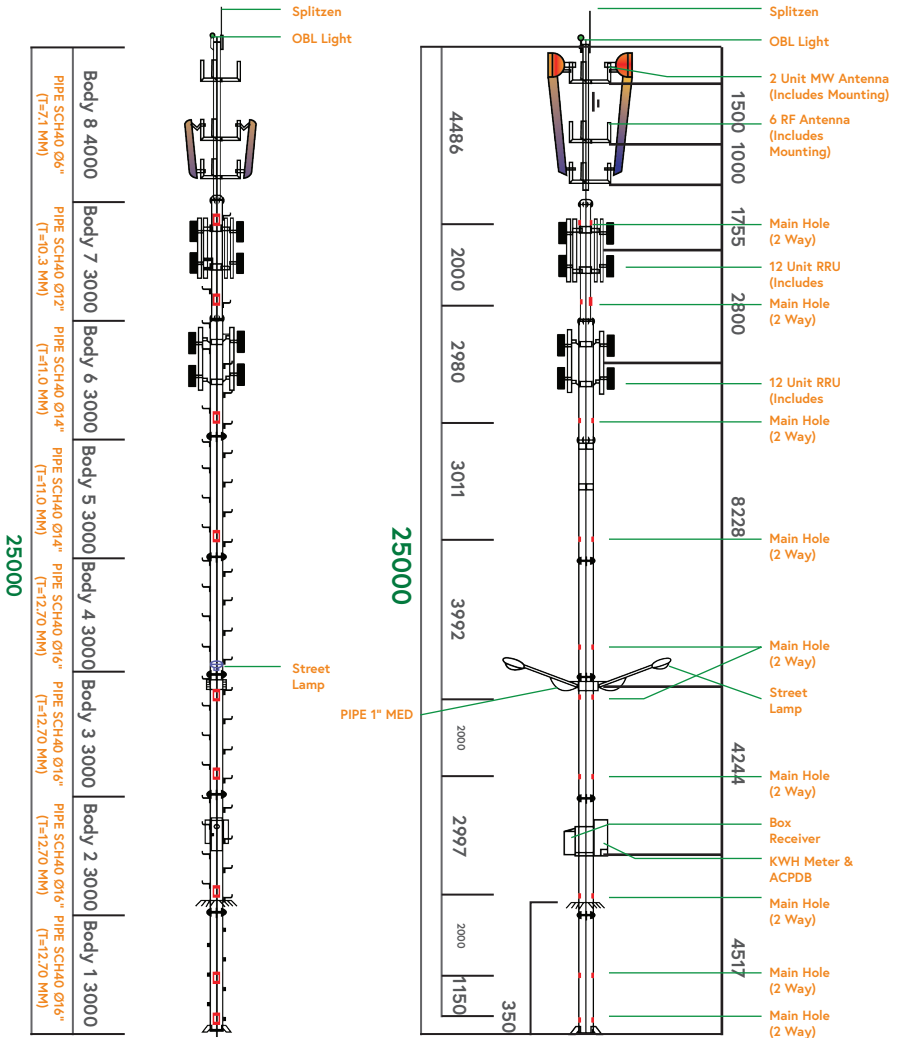

Electrical Utility Pole

Tripple Segment Pole

Low Voltage Utility Pole 1		9/100	9/200	9/350	11/100	11/200	11/350
A	Diameter	139,8mm	190,7mm	216,3mm	139,8mm	190,7mm	267,4mm
	Pipe Thickness	6,0mm	6,0mm	7,0mm	6,0mm	6,0mm	6,0mm
	Length	5M	5M	5M	6M	6M	5M
B	Diameter	114,3mm	139,8mm	190,7mm	114,3mm	165,2mm	216,3mm
	Pipe Thickness	3,6mm	5,0mm	5,0mm	5,6mm	4,5mm	4,5mm
	Length	2M	2M	2M	2,5M	2,5M	2,5M
C	Diameter	89,1mm	114,3mm	165,2mm	89,1mm	114,3mm	165,2mm
	Pipe Thickness	3,2mm	4,5mm	4,5mm	4,0mm	4,5mm	4,5mm
	Length	2M	2M	2M	2,5M	2,5M	2,5M
	Pipe Deflection	180mm	131mm	123mm	304mm	233mm	151mm
	Weight	152Kg	233Kg	304Kg	201Kg	270Kg	379Kg

Medium Voltage Utility Pole 2 12/200

A	Diameter	216,3mm
	Pipe Thickness	6,0mm
	Length	6M
B	Diameter	190,7mm
	Pipe Thickness	5,0mm
	Length	4M
C	Diameter	139,8mm
	Pipe Thickness	4,0mm
	Length	2M
	Pipe Deflection	202mm
	Weight	342Kg

Light Pole

Single Arm Light Pole

Single Arm Type - 7

Single Arm Type - 8

Single Arm Type - 9

Double Arm Light Pole

Double Arm Type - 4

Double Arm Type - 5

Double Arm Type - 6

Monopole Tower

Monopole 1

Front

Side

Monopole 2

Front

Side