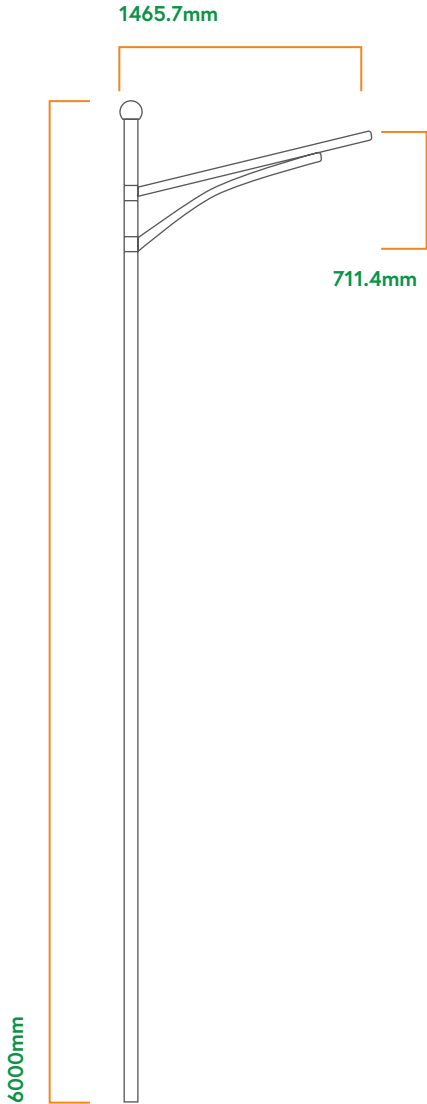

Type of Pole	Over Length	Height	Total
1. Fiberstar 7m	400mm	1400mm	7000mm
2. Fiberstar 7m	400mm	1700mm	9000mm
3. Mora 7m	-	-	7000mm
4. Mora 9m	-	-	9000mm
5. First Media 7m	600mm	1400mm	7000mm
6. First Media 9m	600mm	1400mm	9000mm

Electrical Utility Pole

Tripple Segment Pole

Low Voltage Utility Pole 1		9/100	9/200	9/350	11/100	11/200	11/350
A	Diameter	139,8mm	190,7mm	216,3mm	139,8mm	190,7mm	267,4mm
	Pipe Thickness	6,0mm	6,0mm	7,0mm	6,0mm	6,0mm	6,0mm
	Length	5M	5M	5M	6M	6M	5M
B	Diameter	114,3mm	139,8mm	190,7mm	114,3mm	165,2mm	216,3mm
	Pipe Thickness	3,6mm	5,0mm	5,0mm	5,6mm	4,5mm	4,5mm
	Length	2M	2M	2M	2,5M	2,5M	2,5M
C	Diameter	89,1mm	114,3mm	165,2mm	89,1mm	114,3mm	165,2mm
	Pipe Thickness	3,2mm	4,5mm	4,5mm	4,0mm	4,5mm	4,5mm
	Length	2M	2M	2M	2,5M	2,5M	2,5M
	Pipe Deflection	180mm	131mm	123mm	304mm	233mm	151mm
	Weight	152Kg	233Kg	304Kg	201Kg	270Kg	379Kg

Medium Voltage Utility Pole 2 12/200

A	Diameter	216,3mm
	Pipe Thickness	6,0mm
	Length	6M
B	Diameter	190,7mm
	Pipe Thickness	5,0mm
	Length	4M
C	Diameter	139,8mm
	Pipe Thickness	4,0mm
	Length	2M
	Pipe Deflection	202mm
	Weight	342Kg

Light Pole

Single Arm Light Pole

Single Arm Type - 7

Single Arm Type - 8

Single Arm Type - 9

Double Arm Light Pole

Double Arm Type - 4

Double Arm Type - 5