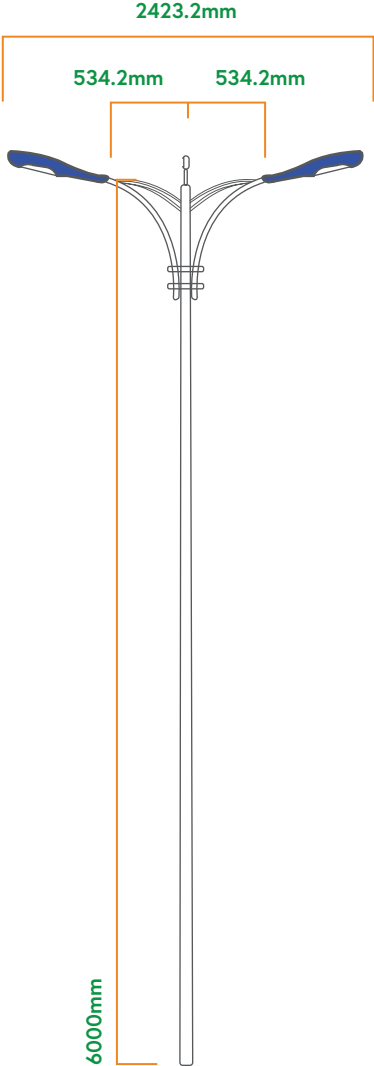

Type of Pole	Over Length	Height	Total
1. Fiberstar 7m	400mm	1400mm	7000mm
2. Fiberstar 7m	400mm	1700mm	9000mm
3. Mora 7m	-	-	7000mm
4. Mora 9m	-	-	9000mm
5. First Media 7m	600mm	1400mm	7000mm
6. First Media 9m	600mm	1400mm	9000mm

Electrical Utility Pole

Tripple Segment Pole

Low Voltage Utility Pole 1		9/100	9/200	9/350	11/100	11/200	11/350
A	Diameter	139,8mm	190,7mm	216,3mm	139,8mm	190,7mm	267,4mm
	Pipe Thickness	6,0mm	6,0mm	7,0mm	6,0mm	6,0mm	6,0mm
	Length	5M	5M	5M	6M	6M	5M
B	Diameter	114,3mm	139,8mm	190,7mm	114,3mm	165,2mm	216,3mm
	Pipe Thickness	3,6mm	5,0mm	5,0mm	5,6mm	4,5mm	4,5mm
	Length	2M	2M	2M	2,5M	2,5M	2,5M
C	Diameter	89,1mm	114,3mm	165,2mm	89,1mm	114,3mm	165,2mm
	Pipe Thickness	3,2mm	4,5mm	4,5mm	4,0mm	4,5mm	4,5mm
	Length	2M	2M	2M	2,5M	2,5M	2,5M
	Pipe Deflection	180mm	131mm	123mm	304mm	233mm	151mm
	Weight	152Kg	233Kg	304Kg	201Kg	270Kg	379Kg

Medium Voltage Utility Pole 2 12/200

A	Diameter	216,3mm
	Pipe Thickness	6,0mm
	Length	6M
B	Diameter	190,7mm
	Pipe Thickness	5,0mm
	Length	4M
C	Diameter	139,8mm
	Pipe Thickness	4,0mm
	Length	2M
	Pipe Deflection	202mm
	Weight	342Kg

Light Pole

Single Arm Light Pole

Single Arm Type - 7

Single Arm Type - 8

Single Arm Type - 9

Double Arm Light Pole

Double Arm Type - 4

Double Arm Type - 5