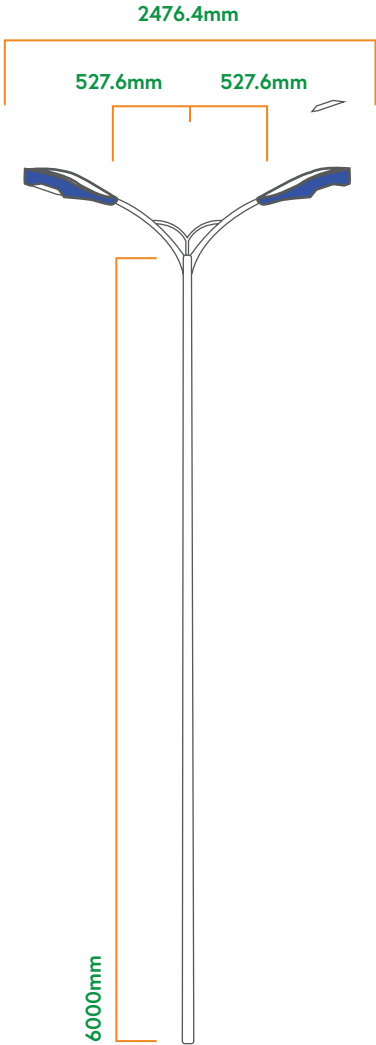

Type of Pole	Over Length	Height	Total
1. Fiberstar 7m	400mm	1400mm	7000mm
2. Fiberstar 7m	400mm	1700mm	9000mm
3. Mora 7m	-	-	7000mm
4. Mora 9m	-	-	9000mm
5. First Media 7m	600mm	1400mm	7000mm
6. First Media 9m	600mm	1400mm	9000mm

Electrical Utility Pole

Tripple Segment Pole

Low Voltage Utility Pole 1		9/100	9/200	9/350	11/100	11/200	11/350
A	Diameter	139,8mm	190,7mm	216,3mm	139,8mm	190,7mm	267,4mm
	Pipe Thickness	6,0mm	6,0mm	7,0mm	6,0mm	6,0mm	6,0mm
	Length	5M	5M	5M	6M	6M	5M
B	Diameter	114,3mm	139,8mm	190,7mm	114,3mm	165,2mm	216,3mm
	Pipe Thickness	3,6mm	5,0mm	5,0mm	5,6mm	4,5mm	4,5mm
	Length	2M	2M	2M	2,5M	2,5M	2,5M
C	Diameter	89,1mm	114,3mm	165,2mm	89,1mm	114,3mm	165,2mm
	Pipe Thickness	3,2mm	4,5mm	4,5mm	4,0mm	4,5mm	4,5mm
	Length	2M	2M	2M	2,5M	2,5M	2,5M
	Pipe Deflection	180mm	131mm	123mm	304mm	233mm	151mm
	Weight	152Kg	233Kg	304Kg	201Kg	270Kg	379Kg

Medium Voltage Utility Pole 2 12/200

A	Diameter	216,3mm
	Pipe Thickness	6,0mm
	Length	6M
B	Diameter	190,7mm
	Pipe Thickness	5,0mm
	Length	4M
C	Diameter	139,8mm
	Pipe Thickness	4,0mm
	Length	2M
	Pipe Deflection	202mm
	Weight	342Kg

Light Pole

Single Arm Light Pole

Single Arm Type - 7

Single Arm Type - 8

Single Arm Type - 9

Double Arm Light Pole

Double Arm Type - 4

Double Arm Type - 5