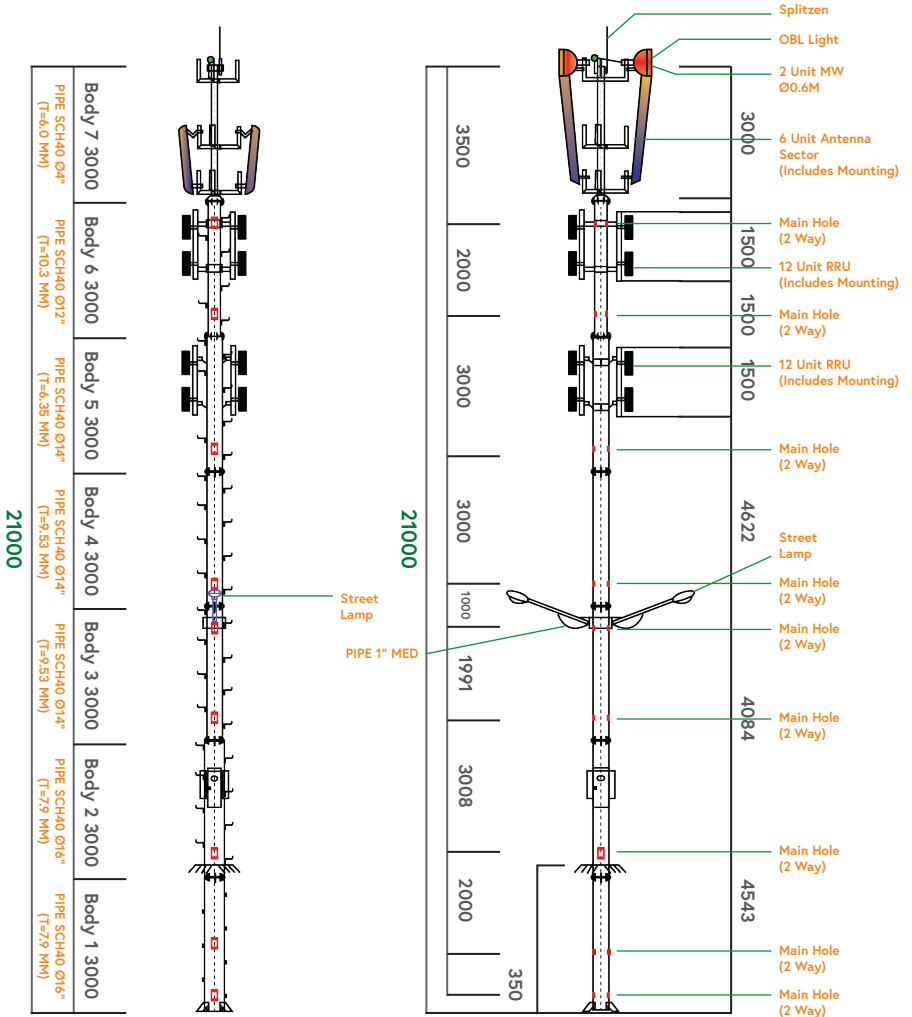

Monopole 1

Front

Side