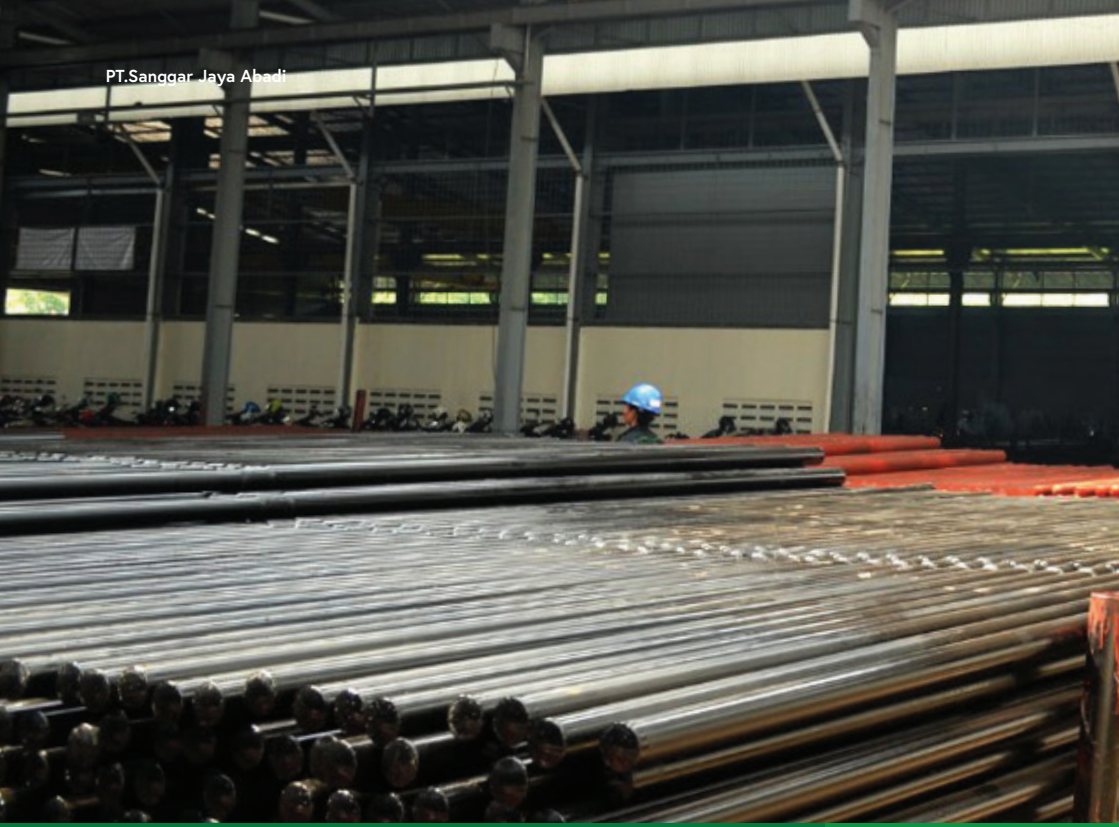

About Us

PT. Sanggar Jaya Abadi (SJA) was established in 2011, located in the Dwipuri Industrial complex, outside of Sumedang, West Java, Indonesia. Our company produce various steel based poles such as Utility Poles, Light poles and Monopole Tower.

Currently we have the capacity to produce up to 2000 pieces daily and we are striving to fulfill our customers needs. We are deeply committed to participate as a key player to further enhance the development of Indonesia's Telecommunication Infrastructure.