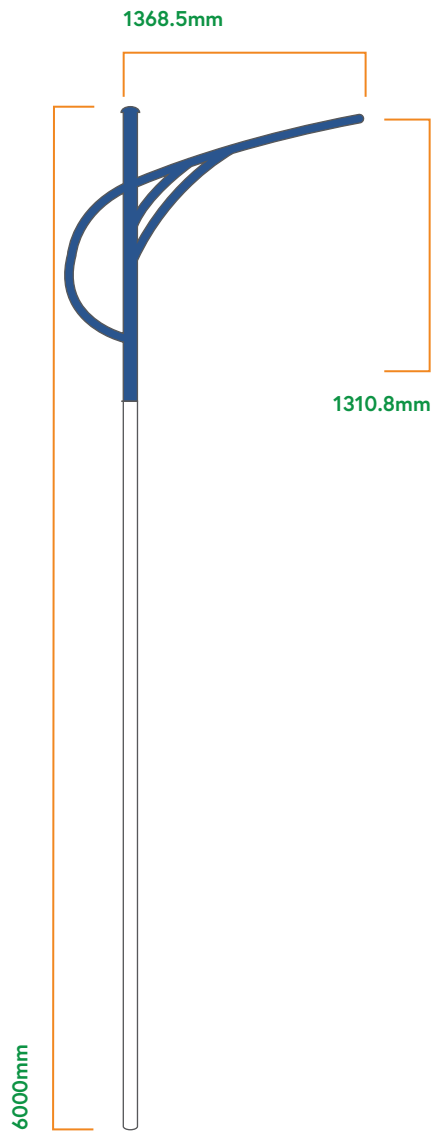

Type of Pole	Over Length	Height	Total
1. Fiberstar 7m	400mm	1400mm	7000mm
2. Fiberstar 7m	400mm	1700mm	9000mm
3. Mora 7m	-	-	7000mm
4. Mora 9m	-	-	9000mm
5. First Media 7m	600mm	1400mm	7000mm
6. First Media 9m	600mm	1400mm	9000mm

Electrical Utility Pole

Tripple Segment Pole

Low Voltage Utility Pole 1		9/100	9/200	9/350	11/100	11/200	11/350
A	Diameter	139,8mm	190,7mm	216,3mm	139,8mm	190,7mm	267,4mm
	Pipe Thickness	6,0mm	6,0mm	7,0mm	6,0mm	6,0mm	6,0mm
	Length	5M	5M	5M	6M	6M	5M
B	Diameter	114,3mm	139,8mm	190,7mm	114,3mm	165,2mm	216,3mm
	Pipe Thickness	3,6mm	5,0mm	5,0mm	5,6mm	4,5mm	4,5mm
	Length	2M	2M	2M	2,5M	2,5M	2,5M
C	Diameter	89,1mm	114,3mm	165,2mm	89,1mm	114,3mm	165,2mm
	Pipe Thickness	3,2mm	4,5mm	4,5mm	4,0mm	4,5mm	4,5mm
	Length	2M	2M	2M	2,5M	2,5M	2,5M
	Pipe Deflection	180mm	131mm	123mm	304mm	233mm	151mm
	Weight	152Kg	233Kg	304Kg	201Kg	270Kg	379Kg

Medium Voltage Utility Pole 2 12/200

A	Diameter	216,3mm
	Pipe Thickness	6,0mm
	Length	6M
B	Diameter	190,7mm
	Pipe Thickness	5,0mm
	Length	4M
C	Diameter	139,8mm
	Pipe Thickness	4,0mm
	Length	2M
	Pipe Deflection	202mm
	Weight	342Kg

Light Pole

Single Arm Light Pole

Single Arm Type - 7

Single Arm Type - 8

Single Arm Type - 9

Double Arm Light Pole

Double Arm Type - 4

Double Arm Type - 5